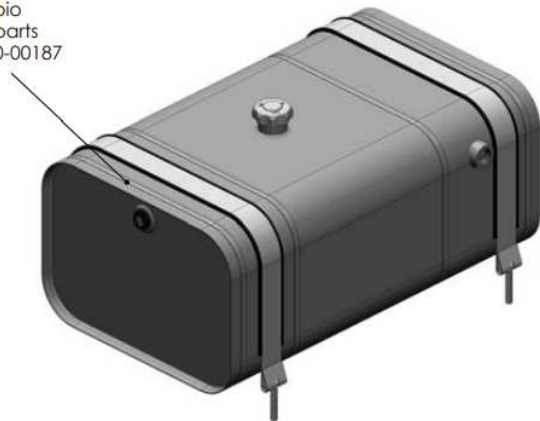

Hydraulické olejové nádže do rámu

CODICE FAMIGLIA
FAMILY CODE

135-500

Objem nádrže 100 lt

Steel tank with deep-drawn heads, painted with grey epoxy powder (Ral 7021). Equipped with: filler cap, breather cap and oil level warning. Available with or without preparation for submerged return filter.

Serbatoio litri 100 con fasce di fissaggio.
100 litre tank with fixing straps.

Serbatoio litri 100, fasce di fissaggio e predisposiz. filtro.
100 litre tank with fixing straps and filter preparation.

* Capacità fino a livello olio
Capacity until oil level indicator **88,2 lt**

135-500-01071

135-500-01080

Ricambio
Spare parts
135-990-00187

Peso/Weight 24 Kg