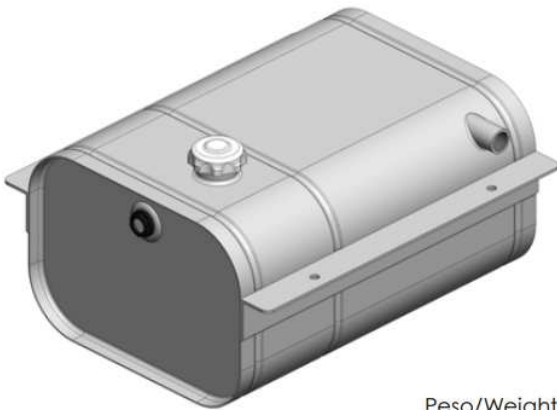

Hydraulické olejové nádže do rámu

CODICE FAMIGLIA
FAMILY CODE

135-500

Objem nádže 40 lt

Steel tank with deep-drawn heads, painted with grey epoxy powder (Ral 7021).

Equipped with: filler cap, breather cap and oil level warning. Available with or without preparation for submerged return filter.

Serbatoio litri 40 con supporti saldati.
40 litre tank with welded supports.

Serbatoio litri 40, supporti saldati e predisposiz. filtro.
40 litre tank with welded supports and filter preparation.

* Capacità fino a livello olio
Capacity until oil level indicator **33 lt**

135-500-00401

135-500-00410

Peso/Weight 15 Kg