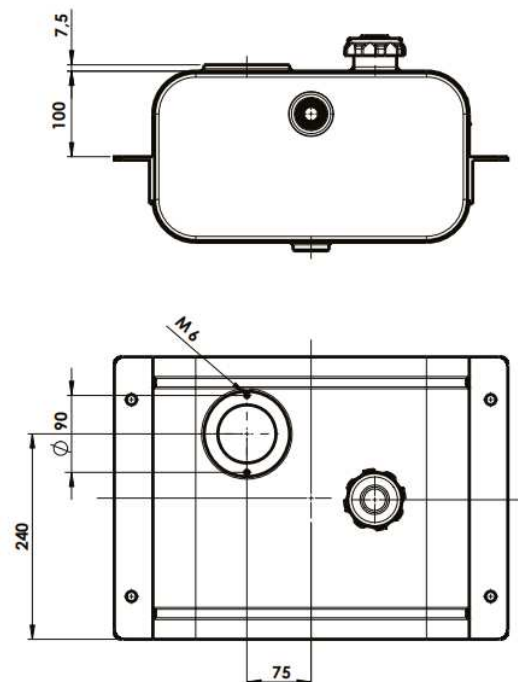

Serbatoio litri 21 con supporti saldati.
21 litre tank with welded supports.

Serbatoio litri 21, supporti saldati e predisposiz. filtro.
21 litre tank with welded supports and filter preparation.

* Capacità fino a livello olio
Capacity until oil level indicator **16,2 lt**

135-500-00205

Peso/Weight 9 Kg

135-500-00214

Peso/Weight 9 Kg

Hydraulické olejové nádže do rámu

CODICE FAMIGLIA
FAMILY CODE

135-500

Objem nádže 40 lt

Steel tank with deep-drawn heads, painted with grey epoxy powder (Ral 7021).

Equipped with: filler cap, breather cap and oil level warning. Available with or without preparation for submerged return filter.

Serbatoio litri 40 con supporti saldati.
40 litre tank with welded supports.

Serbatoio litri 40, supporti saldati e predisposiz. filtro.
40 litre tank with welded supports and filter preparation.

* Capacità fino a livello olio
Capacity until oil level indicator **33 lt**