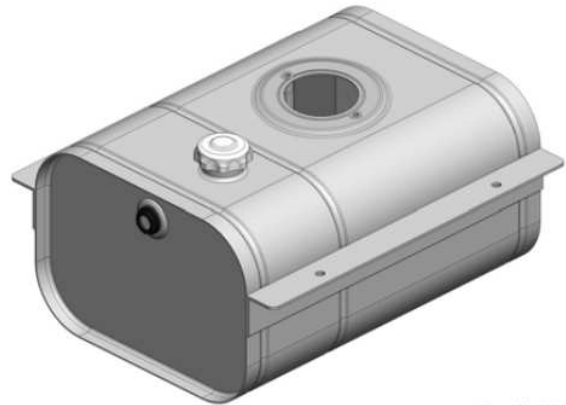

Peso/Weight 15 Kg