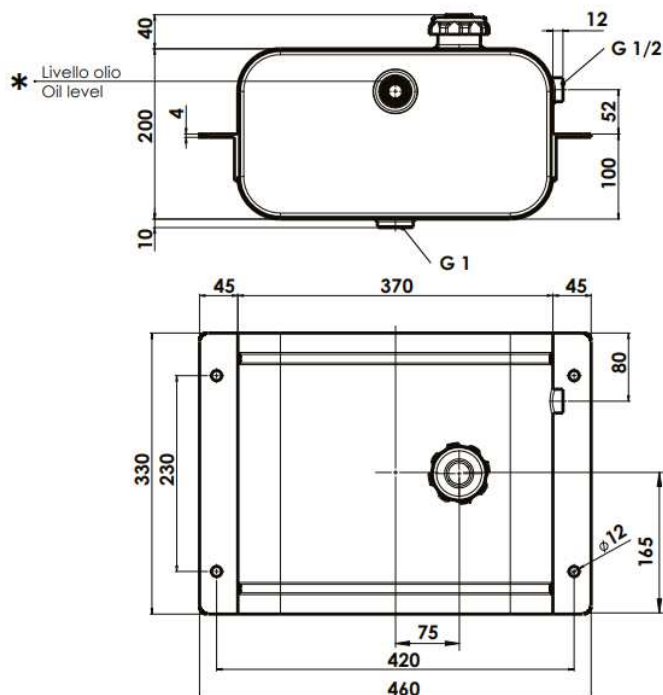

Hydraulické olejové nádrže do rámu

CODICE FAMIGLIA
FAMILY CODE

135-500

Objem nádrže 21 lt

Steel tank with deep-drawn heads, painted with grey epoxy powder (Ral 7021).
Equipped with: filler cap, breather cap and oil level warning.
Available with or without preparation for submerged return filter.

Serbatoio litri 21 con supporti saldati.
21 litre tank with welded supports.

Serbatoio litri 21, supporti saldati e predisposiz. filtro.
21 litre tank with welded supports and filter preparation.

* Capacità fino a livello olio
Capacity until oil level indicator **16,2 lt**

135-500-00205

Peso/Weight 9 Kg

135-500-00214

Peso/Weight 9 Kg

Hydraulické olejové nádže do rámu

CODICE FAMIGLIA
FAMILY CODE

135-500

Objem nádže 40 lt

Steel tank with deep-drawn heads, painted with grey epoxy powder (Ral 7021).

Equipped with: filler cap, breather cap and oil level warning. Available with or without preparation for submerged return filter.