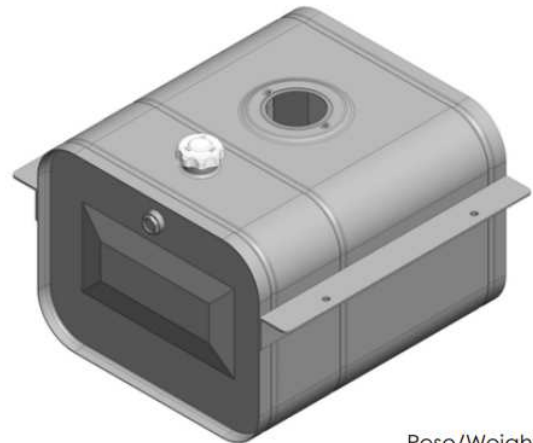

Peso/Weight 18 Kg