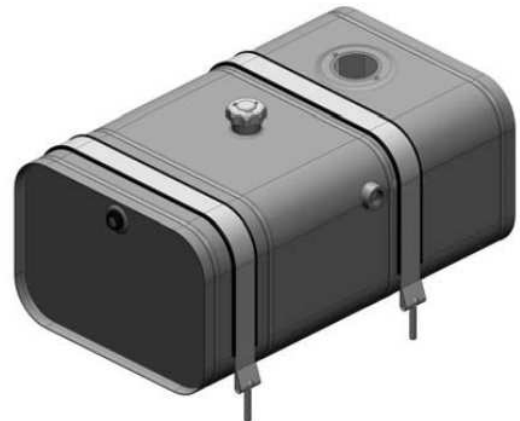

Peso/Weight 24 Kg